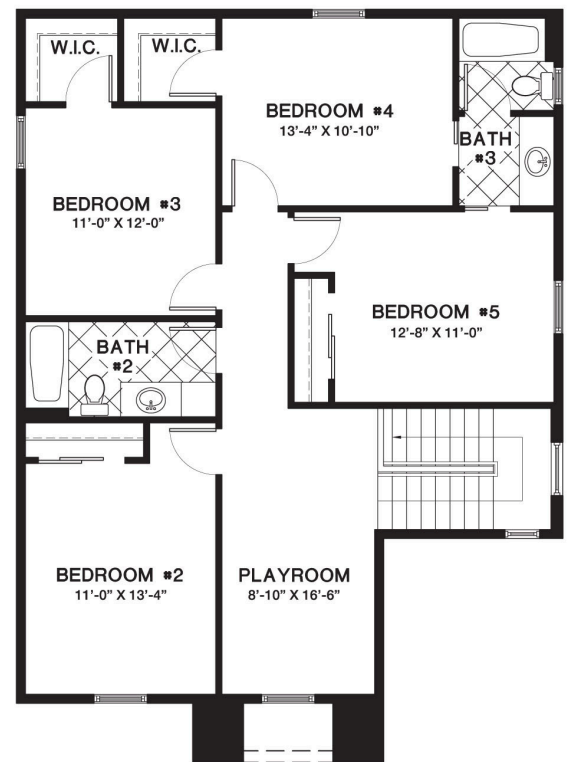

# SINGLE-FAMILY HOME CORLEONE

LIVING AREA: 3,172 SQ. FT.

FIRST FLOOR

SECOND FLOOR