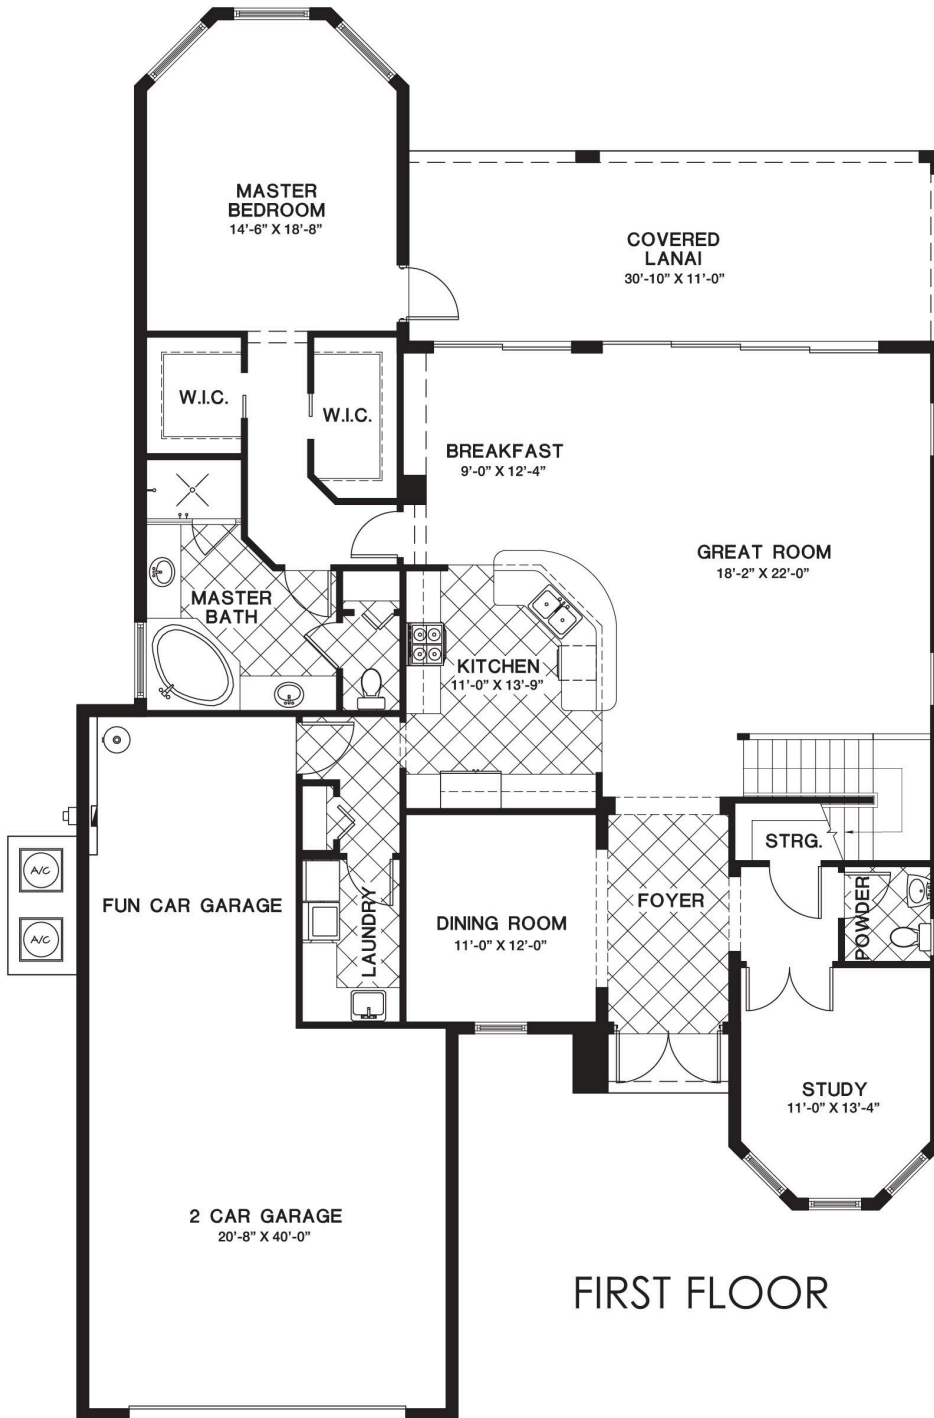

# SINGLE-FAMILY HOME CORLEONE

LIVING AREA: 3,172 SQ. FT.

FIRST FLOOR

SECOND FLOOR