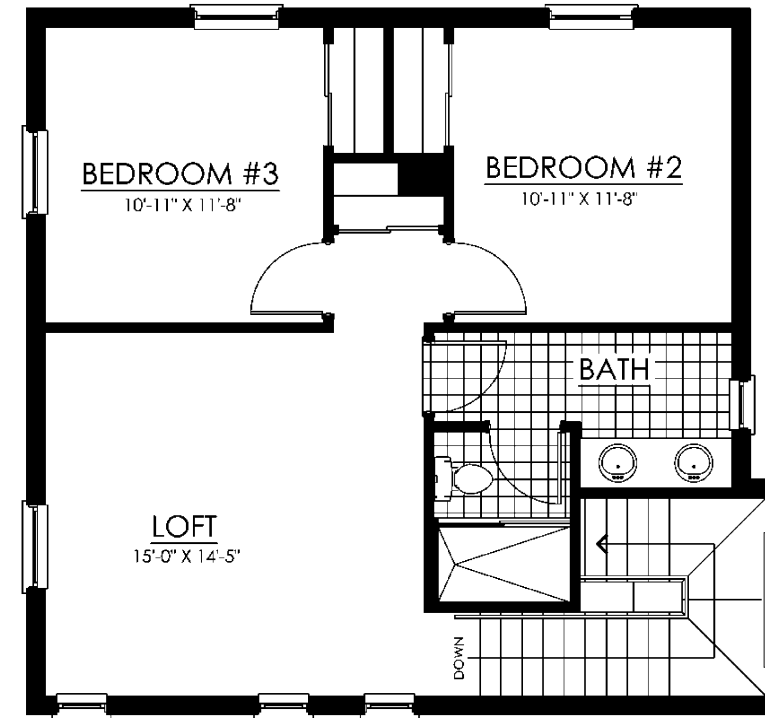

GROUND FLOOR

SECOND FLOOR

OPT. BEDROOM #4

CASITA
ESCONDIDO

LIVING AREA: 2,080 SQ. FT.