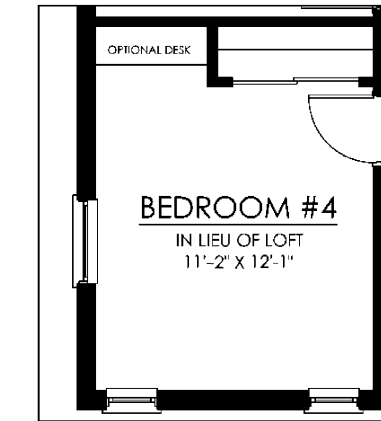

GROUND FLOOR

SECOND FLOOR

OPT. BEDROOM #4

CASITA
ESCONDIDO

LIVING AREA: 2,080 SQ. FT.