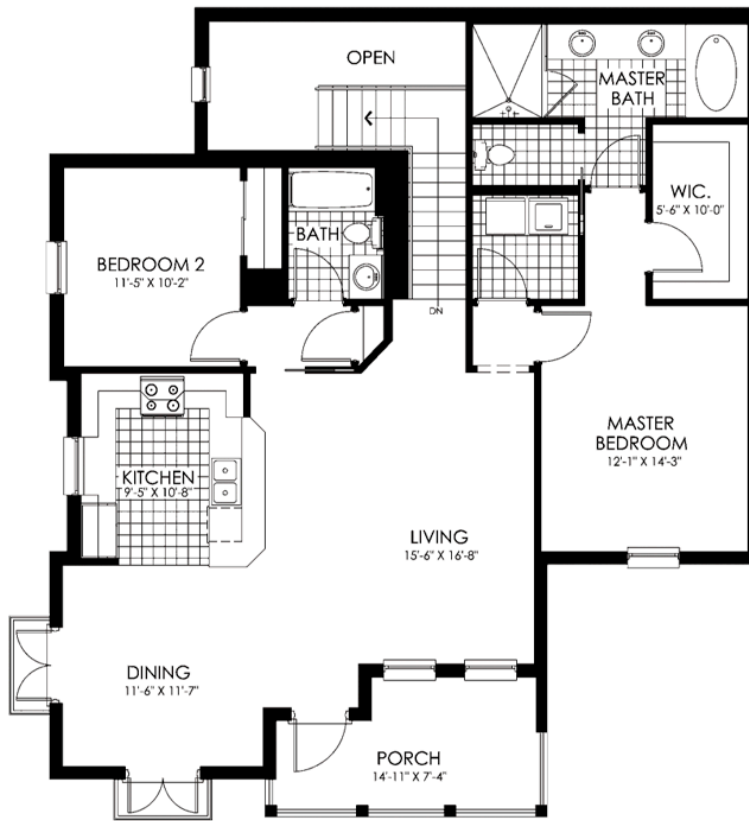

FLAT
SAN BENITO

LIVING AREA: 1,501 SQ. FT.

GROUND FLOOR

SECOND FLOOR