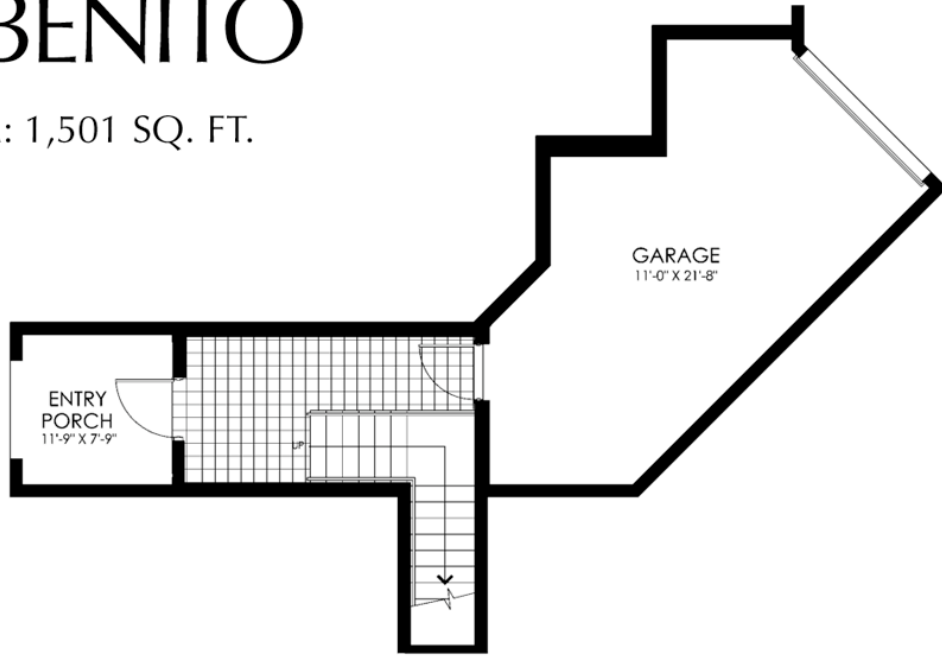

FLAT
SAN BENITO

LIVING AREA: 1,501 SQ. FT.

GROUND FLOOR

SECOND FLOOR