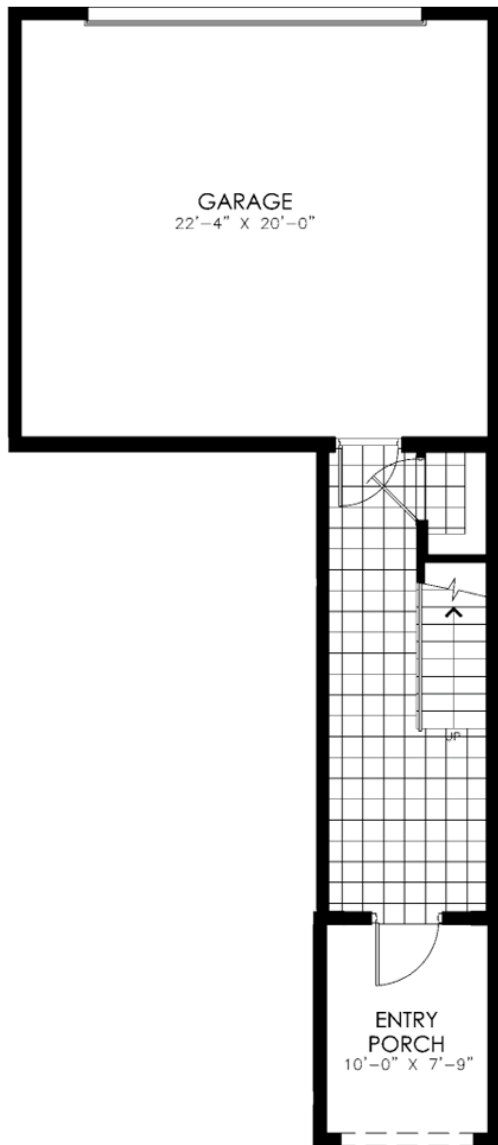

FLAT

SAN PABLO (B)

LIVING AREA: 1,774 SQ. FT.

GROUND FLOOR

SECOND FLOOR