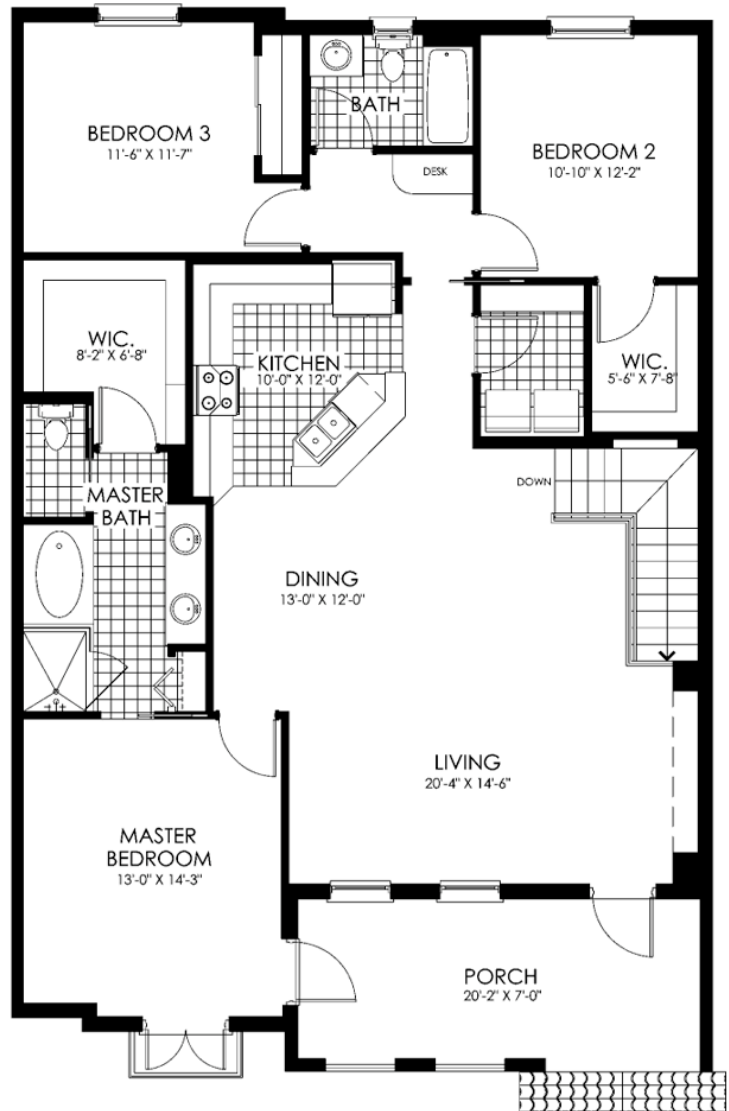

FLAT

SAN PABLO (B)

LIVING AREA: 1,774 SQ. FT.

GROUND FLOOR

SECOND FLOOR