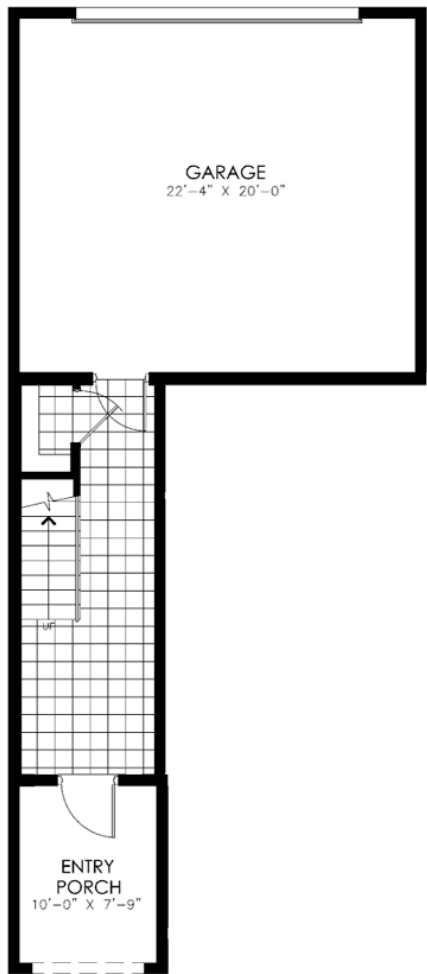

FLAT SAN PABLO

LIVING AREA: 1,770 SQ. FT.

GROUND FLOOR

SECOND FLOOR