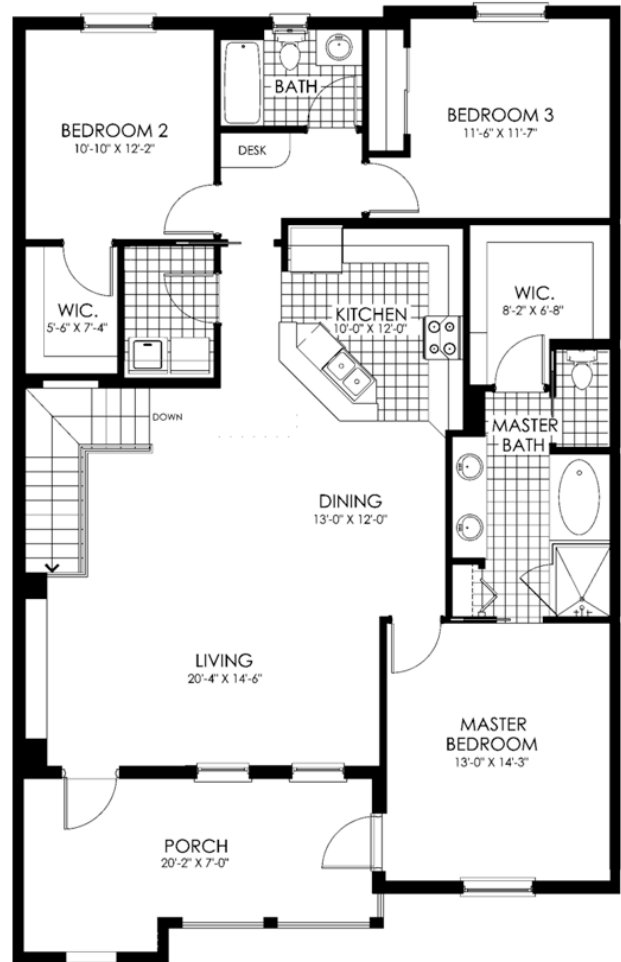

FLAT SAN PABLO

LIVING AREA: 1,770 SQ. FT.

GROUND FLOOR

SECOND FLOOR